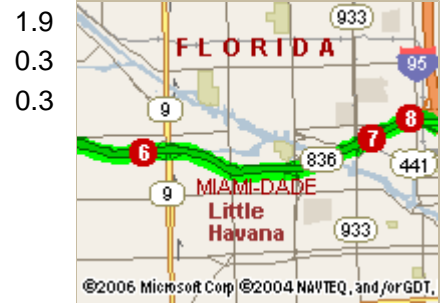

Start: MIA [Miami International Airport] (airport), Florida, United States

End: 500 Brickell Key Dr, Miami, FL 33131

Total Distance: 9.0 Miles

Estimated Total Time: 20 minutes

Directions

Start: Depart MIA [Miami International Airport] (airport), Florida, United States on Local road(s) (East)

1: Turn RIGHT (South-East) onto Interior Service Rd

2: Turn RIGHT (East) onto Perimeter Rd

3: Turn LEFT (East) onto NW 14th St

4: Turn RIGHT (South) onto SR-953 [NW 42nd Ave]

5: Take Ramp (RIGHT) onto SR-836 [Dolphin Expy] towards SR-836 / I-95 / Downtown

Miles

0.2

1.4

0.1

0.5

0.1

1.6

Map

- 6: *Toll road* Stay on SR-836 [Dolphin Expy] (East)
- 7: Stay on SR-836 [Dolphin Expy] (East)
- 8: Turn RIGHT onto Ramp towards I-95 / Downtown

- 9: Take Ramp (LEFT) onto I-95 towards I-95 / Downtown
- 10: At exit 1B, turn RIGHT onto Ramp towards US-41 / SW 7th St