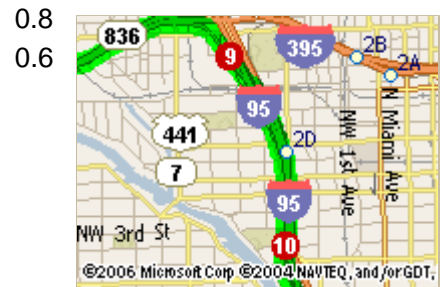

1: Turn RIGHT (South-East) onto Interior Service Rd

2: Turn RIGHT (East) onto Perimeter Rd

3: Turn LEFT (East) onto NW 14th St

4: Turn RIGHT (South) onto SR-953 [NW 42nd Ave]

5: Take Ramp (RIGHT) onto SR-836 [Dolphin Expy] towards SR-836 / I-95 / Downtown

Miles

0.2

1.4

0.1

0.5

0.1

1.6

Map

- 6: *Toll road* Stay on SR-836 [Dolphin Expy] (East)
- 7: Stay on SR-836 [Dolphin Expy] (East)
- 8: Turn RIGHT onto Ramp towards I-95 / Downtown

- 9: Take Ramp (LEFT) onto I-95 towards I-95 / Downtown
- 10: At exit 1B, turn RIGHT onto Ramp towards US-41 / SW 7th St

- 11: Bear LEFT (South) onto SW 4th Ave, then immediately turn LEFT (East) onto US-41 [SR-90]
- 12: Road name changes to SE 8th St
- 13: Road name changes to Brickell Key Dr

End: Arrive 500 Brickell Key Dr, Miami, FL 33131