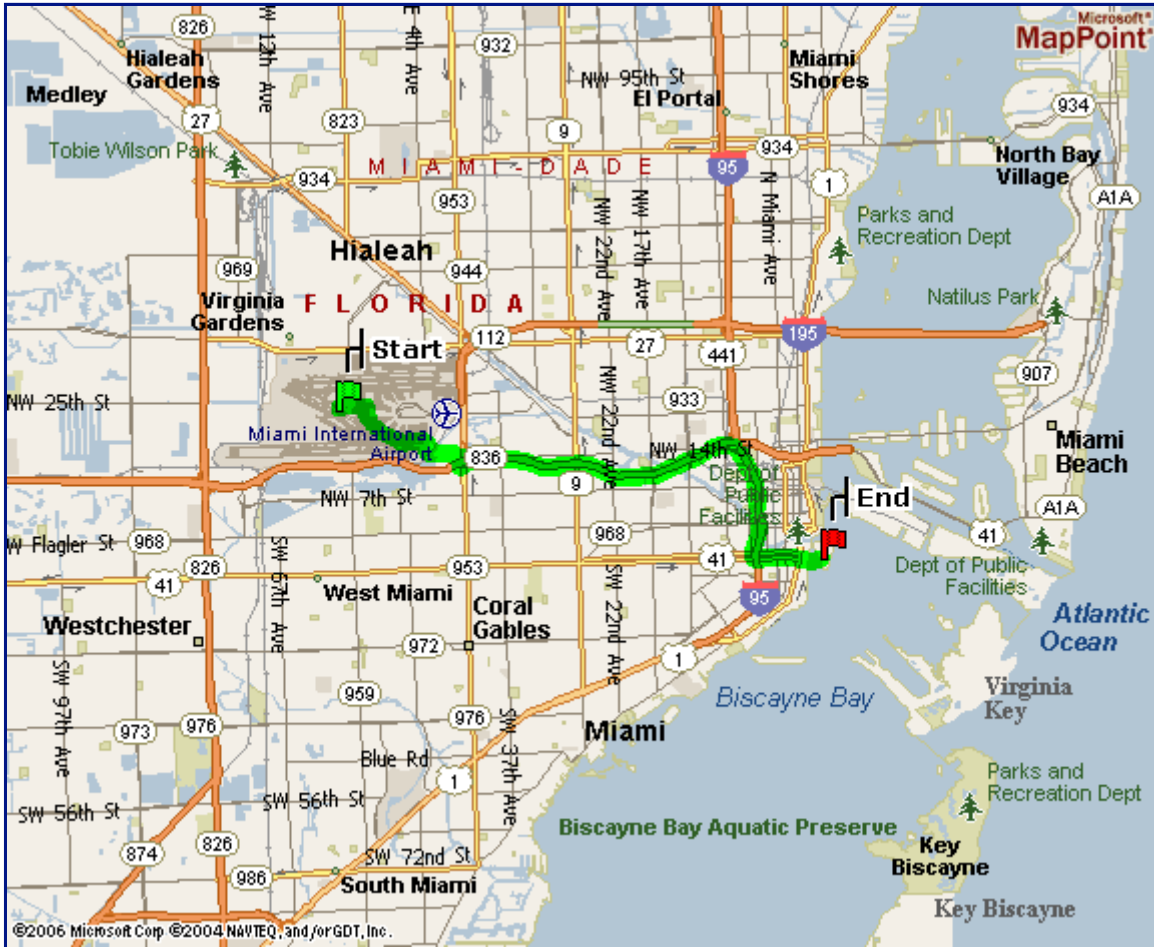

Start: MIA [Miami International Airport] (airport), Florida, United States

End: 500 Brickell Key Dr, Miami, FL 33131

Total Distance: 9.0 Miles

Estimated Total Time: 20 minutes

Directions

Start: Depart MIA [Miami International Airport] (airport), Florida, United States on Local road(s) (East)

1: Turn RIGHT (South-East) onto Interior Service Rd

2: Turn RIGHT (East) onto Perimeter Rd

3: Turn LEFT (East) onto NW 14th St

4: Turn RIGHT (South) onto SR-953 [NW 42nd Ave]

5: Take Ramp (RIGHT) onto SR-836 [Dolphin Expy] towards SR-836 / I-95 / Downtown

- 6: *Toll road* Stay on SR-836 [Dolphin Expy] (East)
- 7: Stay on SR-836 [Dolphin Expy] (East)
- 8: Turn RIGHT onto Ramp towards I-95 / Downtown

- 9: Take Ramp (LEFT) onto I-95 towards I-95 / Downtown
- 10: At exit 1B, turn RIGHT onto Ramp towards US-41 / SW 7th St

- 11: Bear LEFT (South) onto SW 4th Ave, then immediately turn LEFT (East) onto US-41 [SR-90]
- 12: Road name changes to SE 8th St
- 13: Road name changes to Brickell Key Dr

End: Arrive 500 Brickell Key Dr, Miami, FL 33131